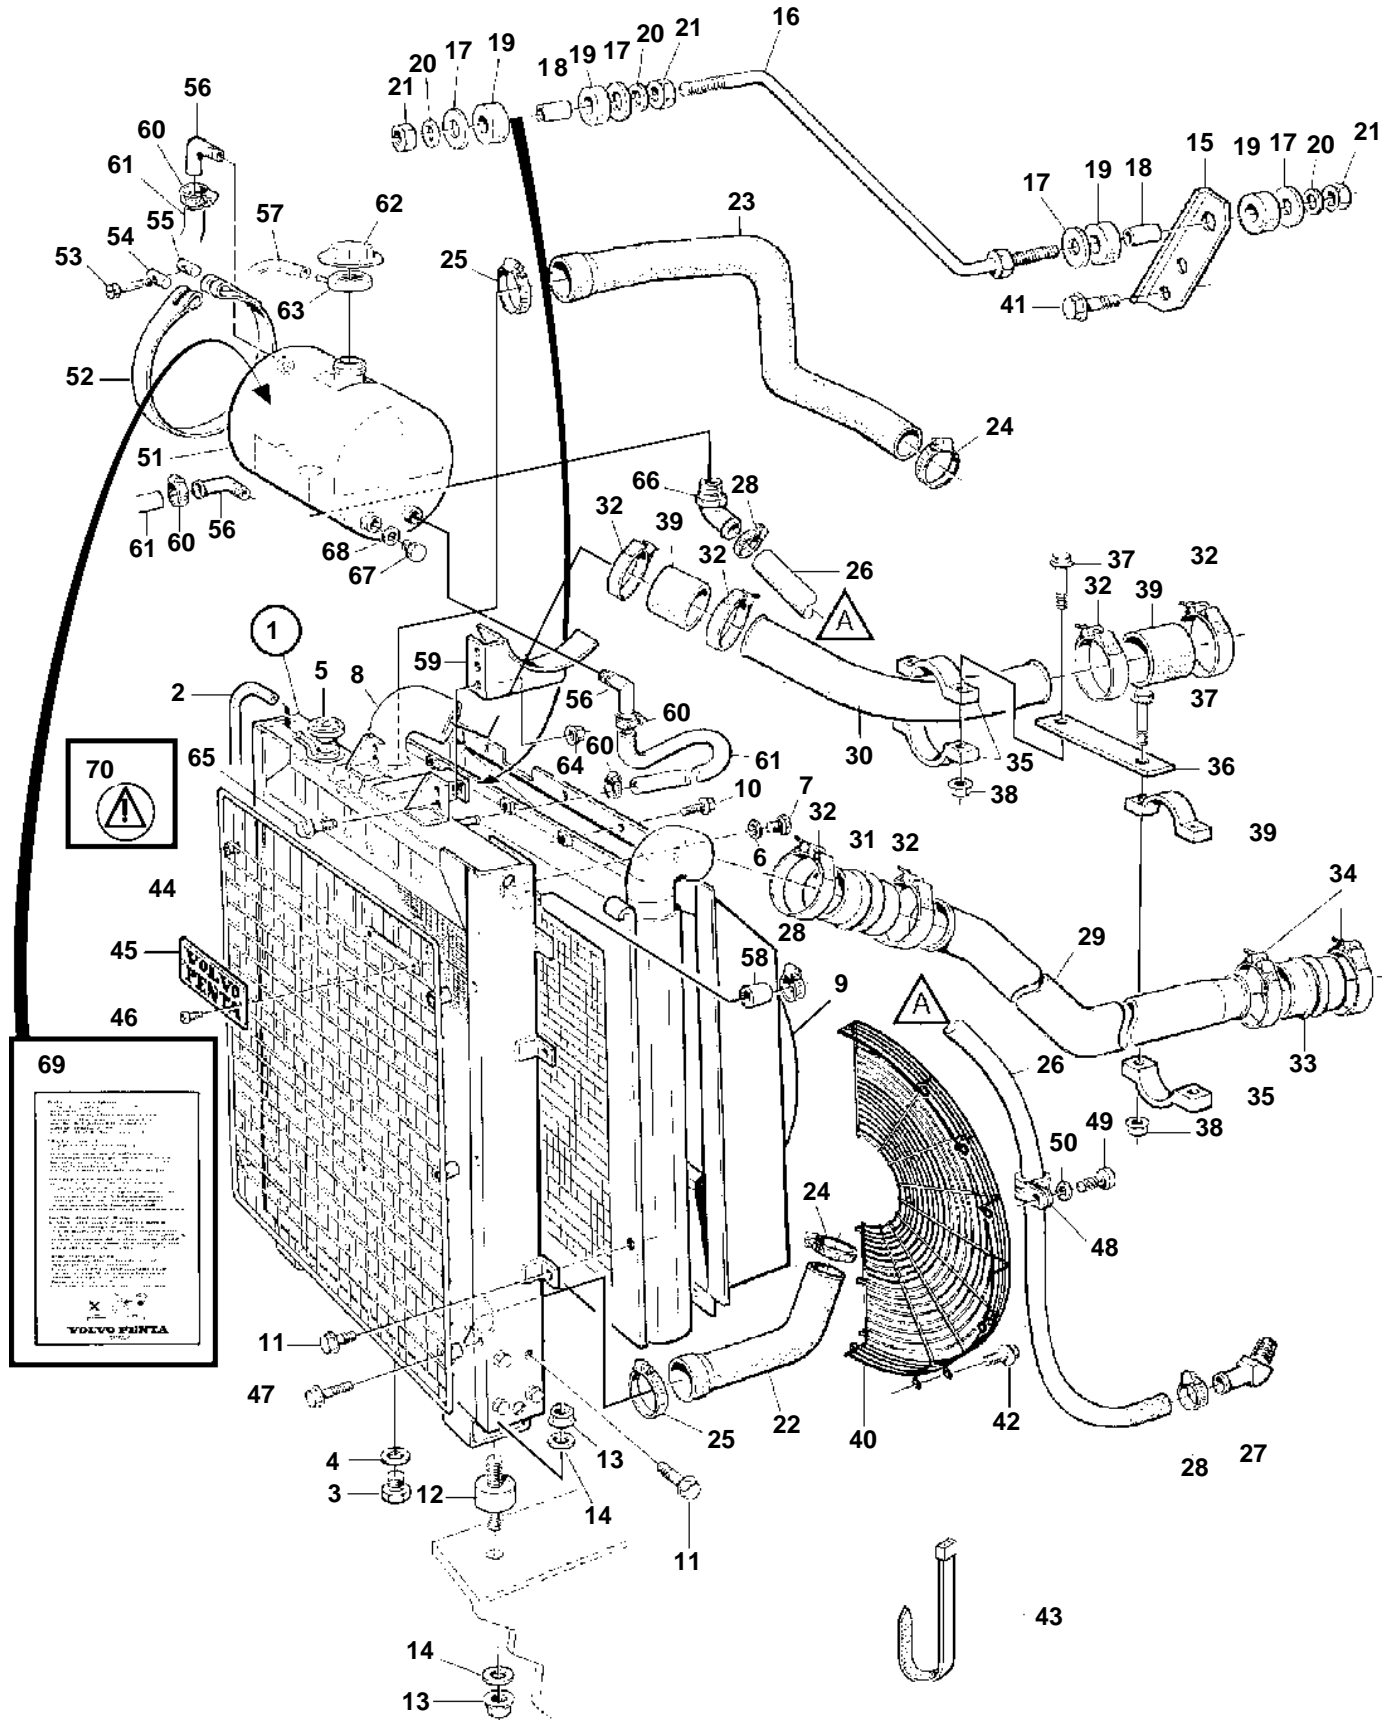

TAMD71B AUX

## TAMD71B AUX

REF	PART NO.	QTY	DESCRIPTION	NOTES
1	866092	1	Radiator	
2	192618	X	· Hose	L=1350mm
3	960630	1	· Plug	
4	969011	1	· Gasket	
5	866095	1	· Pressure cap	Not when extra expansion tank is mounted.
	344753	1	Radiator cap	Only when extra expansion tank is mounted.
6	11994	1	Gasket	
7	947660	1	Plug	
8	866093	1	Intercooler	
9	3825748	1	Fan shroud	
10	973924	8	Flange screw	(965179)
11	946173	4	Flange screw	
12	849170	2	Rubber cushion	
13	955850	4	Nut	
14	940280	4	Spring washer	
15	866109	1	Attaching plate	
16	865158	1	Radiator stay	
17	191940	4	Washer	
18	252202	2	Bushing	
19	866857	4	Rubber bushing	
20	941912	3	Spring washer	
21	955793	3	Nut	
22	865281	1	Radiator hose	
23	865280	1	Radiator hose	
24	943479	2	Hose clamp	
25	943480	2	Clamp	
26	944386	X	Hose	L=1150mm
27	942649	1	Nipple	
28	943475	3	Hose clamp	
29	3826842	1	Charge air pipe	
30	865165	1	Charge air pipe	SO
31	865127	1	Hose	
32	865575	6	Hose clamp	
33	866689	1	Hose	
34	1544731	2	Hose clamp	
35	865317	4	Anchorage	
36		1	Anchorage	
37	965188	4	Screw	
38	971098	4	Flange lock nut	
39	865128	2	Hose	
40	3825616	2	Fan protector	
41	946173	2	Flange screw	M8x20mm
42	966807	12	Screw	M8x16mm
43	948211	8	Strip clamp	
44	865159	1	Radiator protector	SO
45	846118	1	Emblem	
46	941651	2	Screw	
47	947760	6	Flange screw	
48	952637	1	Clamp	
49	972603	1	Screw	
50	960138	1	Washer	
51	3827367	1	Expansion tank	
52	339958	2	Tensioning band	
53	31406	2	Screw	
54	31405	2	Pin	
55	31404	2	Pin	
56	479953	3	Elbow nipple	
57	192618	X	Hose	
58	845422	1	Cap	
59	3826803	2	Bracket	
60	943470	6	Hose clamp	
61	943367	X	Hose	
62	1674083	1	Pressure cap	

TAMD71B AUX

REF	PART NO.	QTY	DESCRIPTION		NOTES
63	3828863	1	Rubber collar		
64	971098	4	Flange lock nut		
65	946329	4	Flange screw		
66	942649	1	Nipple		
67	960632	1	Plug		
68	11998	1	Gasket		
69	3825346	1	Decal	SO	
70	3827294	1	Decal		